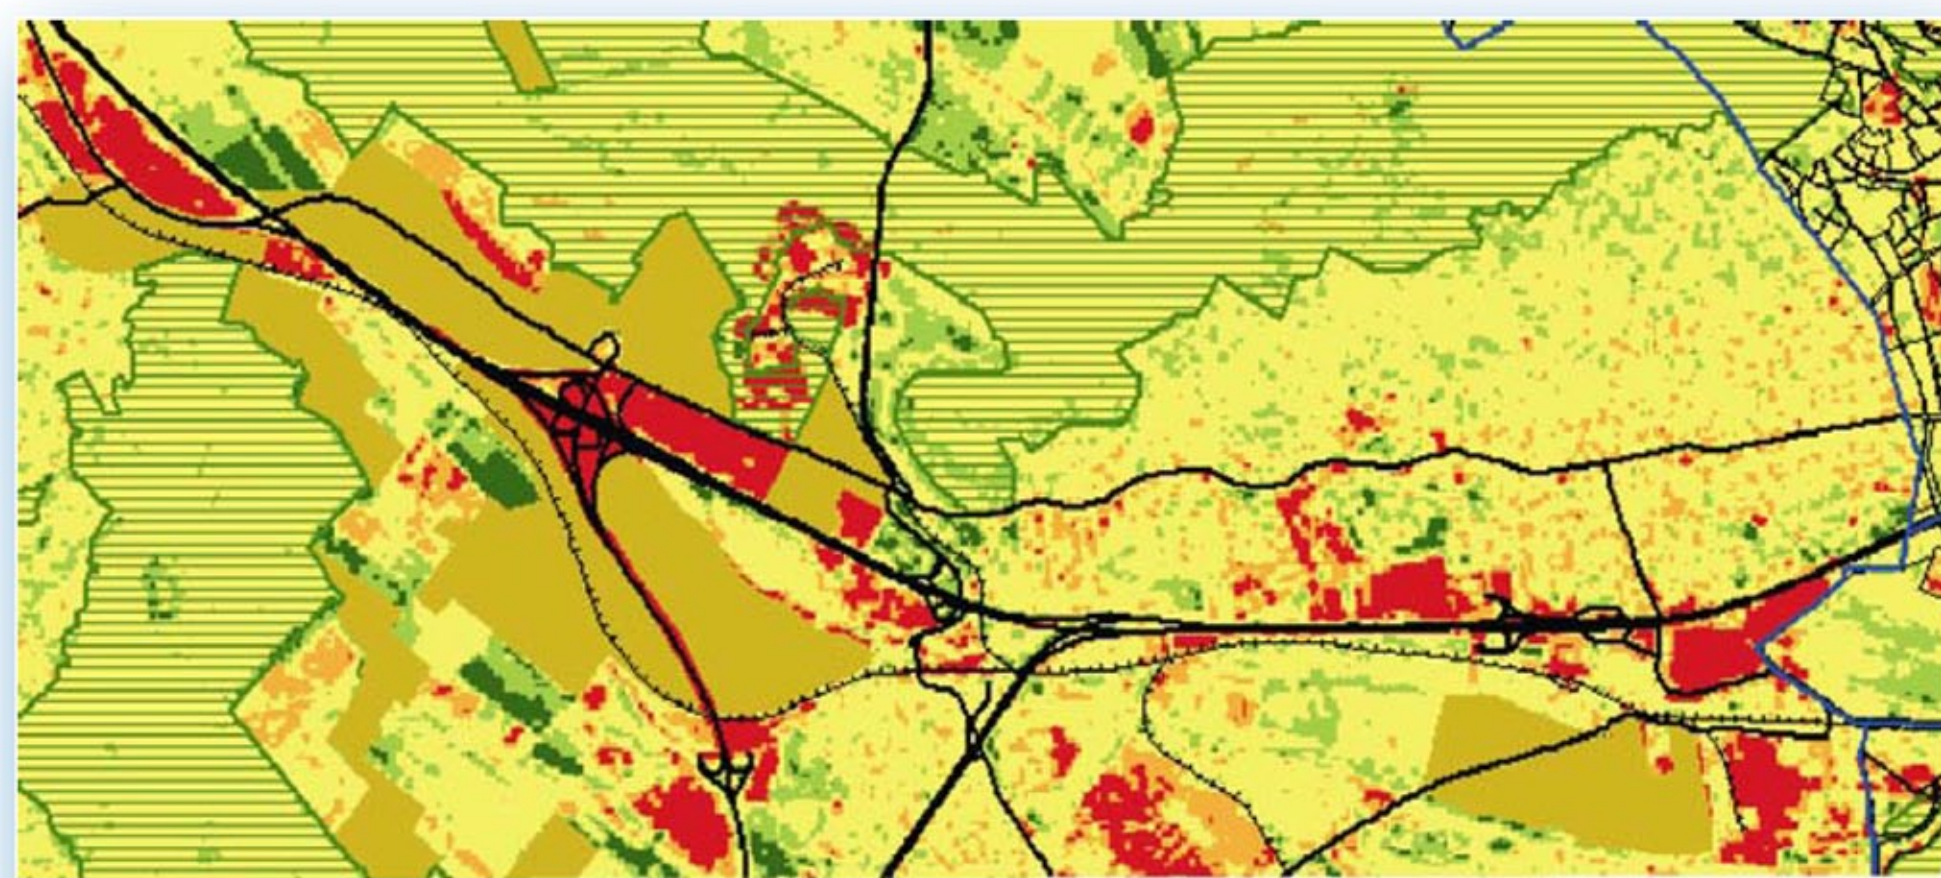

For a closer kindergarten

Intensity of green spaces in Budaörs

500 m area of kindergartens and creches

Newest kindergarten in Budaörs, in Hársfa utca, (Zone A)