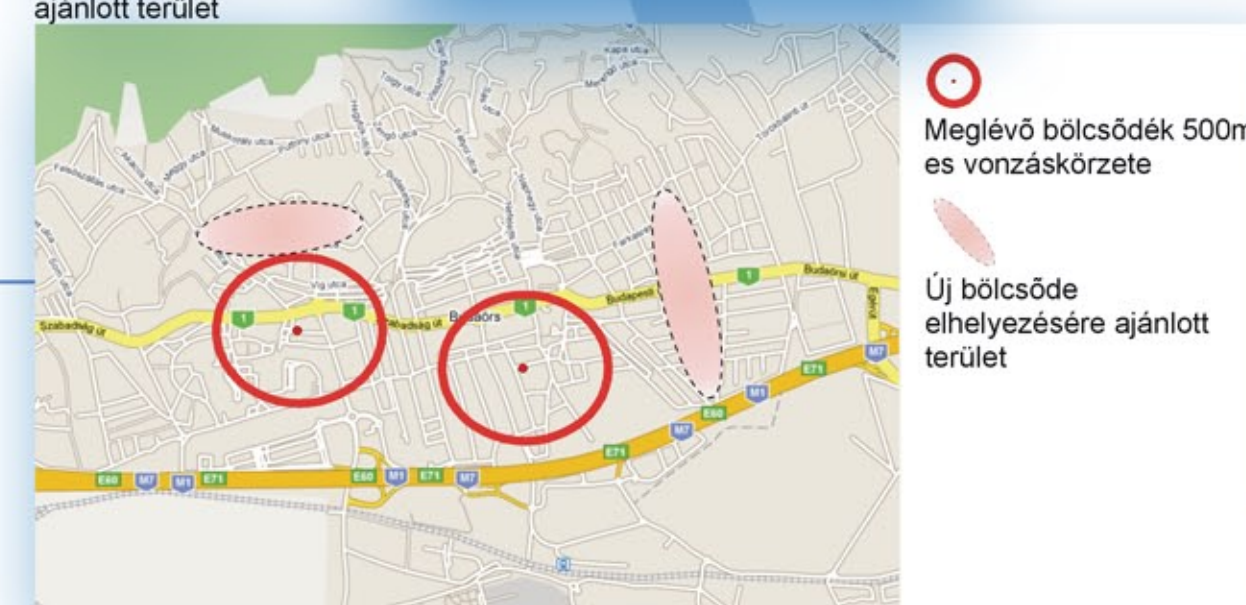

For a closer kindergarten

Intensity of green spaces in Budaörs

500 m area of kindergartens and creches

Newest kindergarten in Budaörs, in Hársfa utca, (Zone A)