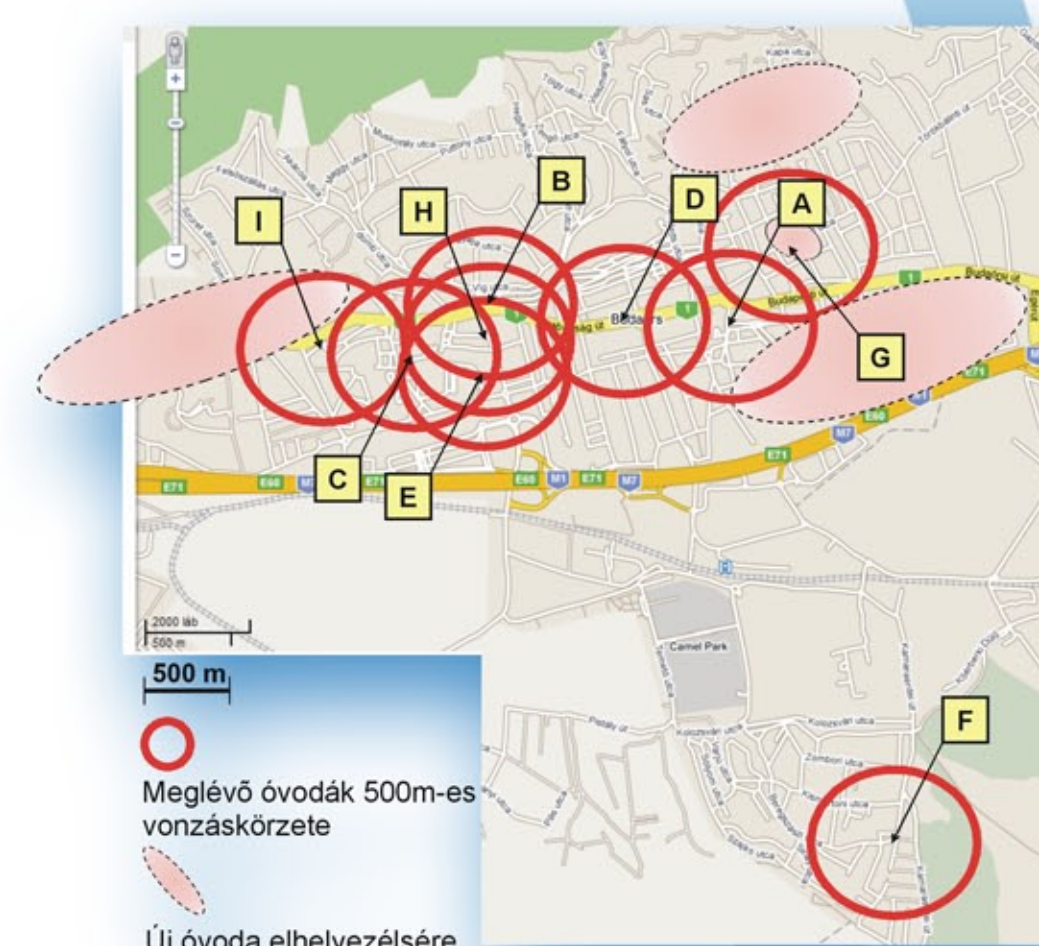

For a closer kindergarten

Intensity of green spaces in Budaörs

500 m area of kindergartens and creches

Newest kindergarten in Budaörs, in Hársfa utca, (Zone A)